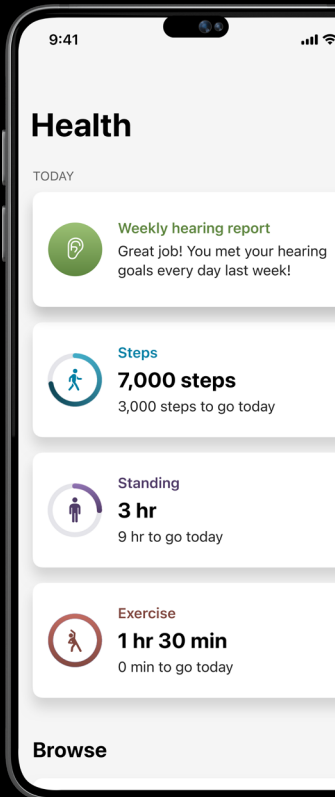

Built-tough durability

Eight distinct points of protection are designed to help them repel moisture, survive drops and take what life dishes out.